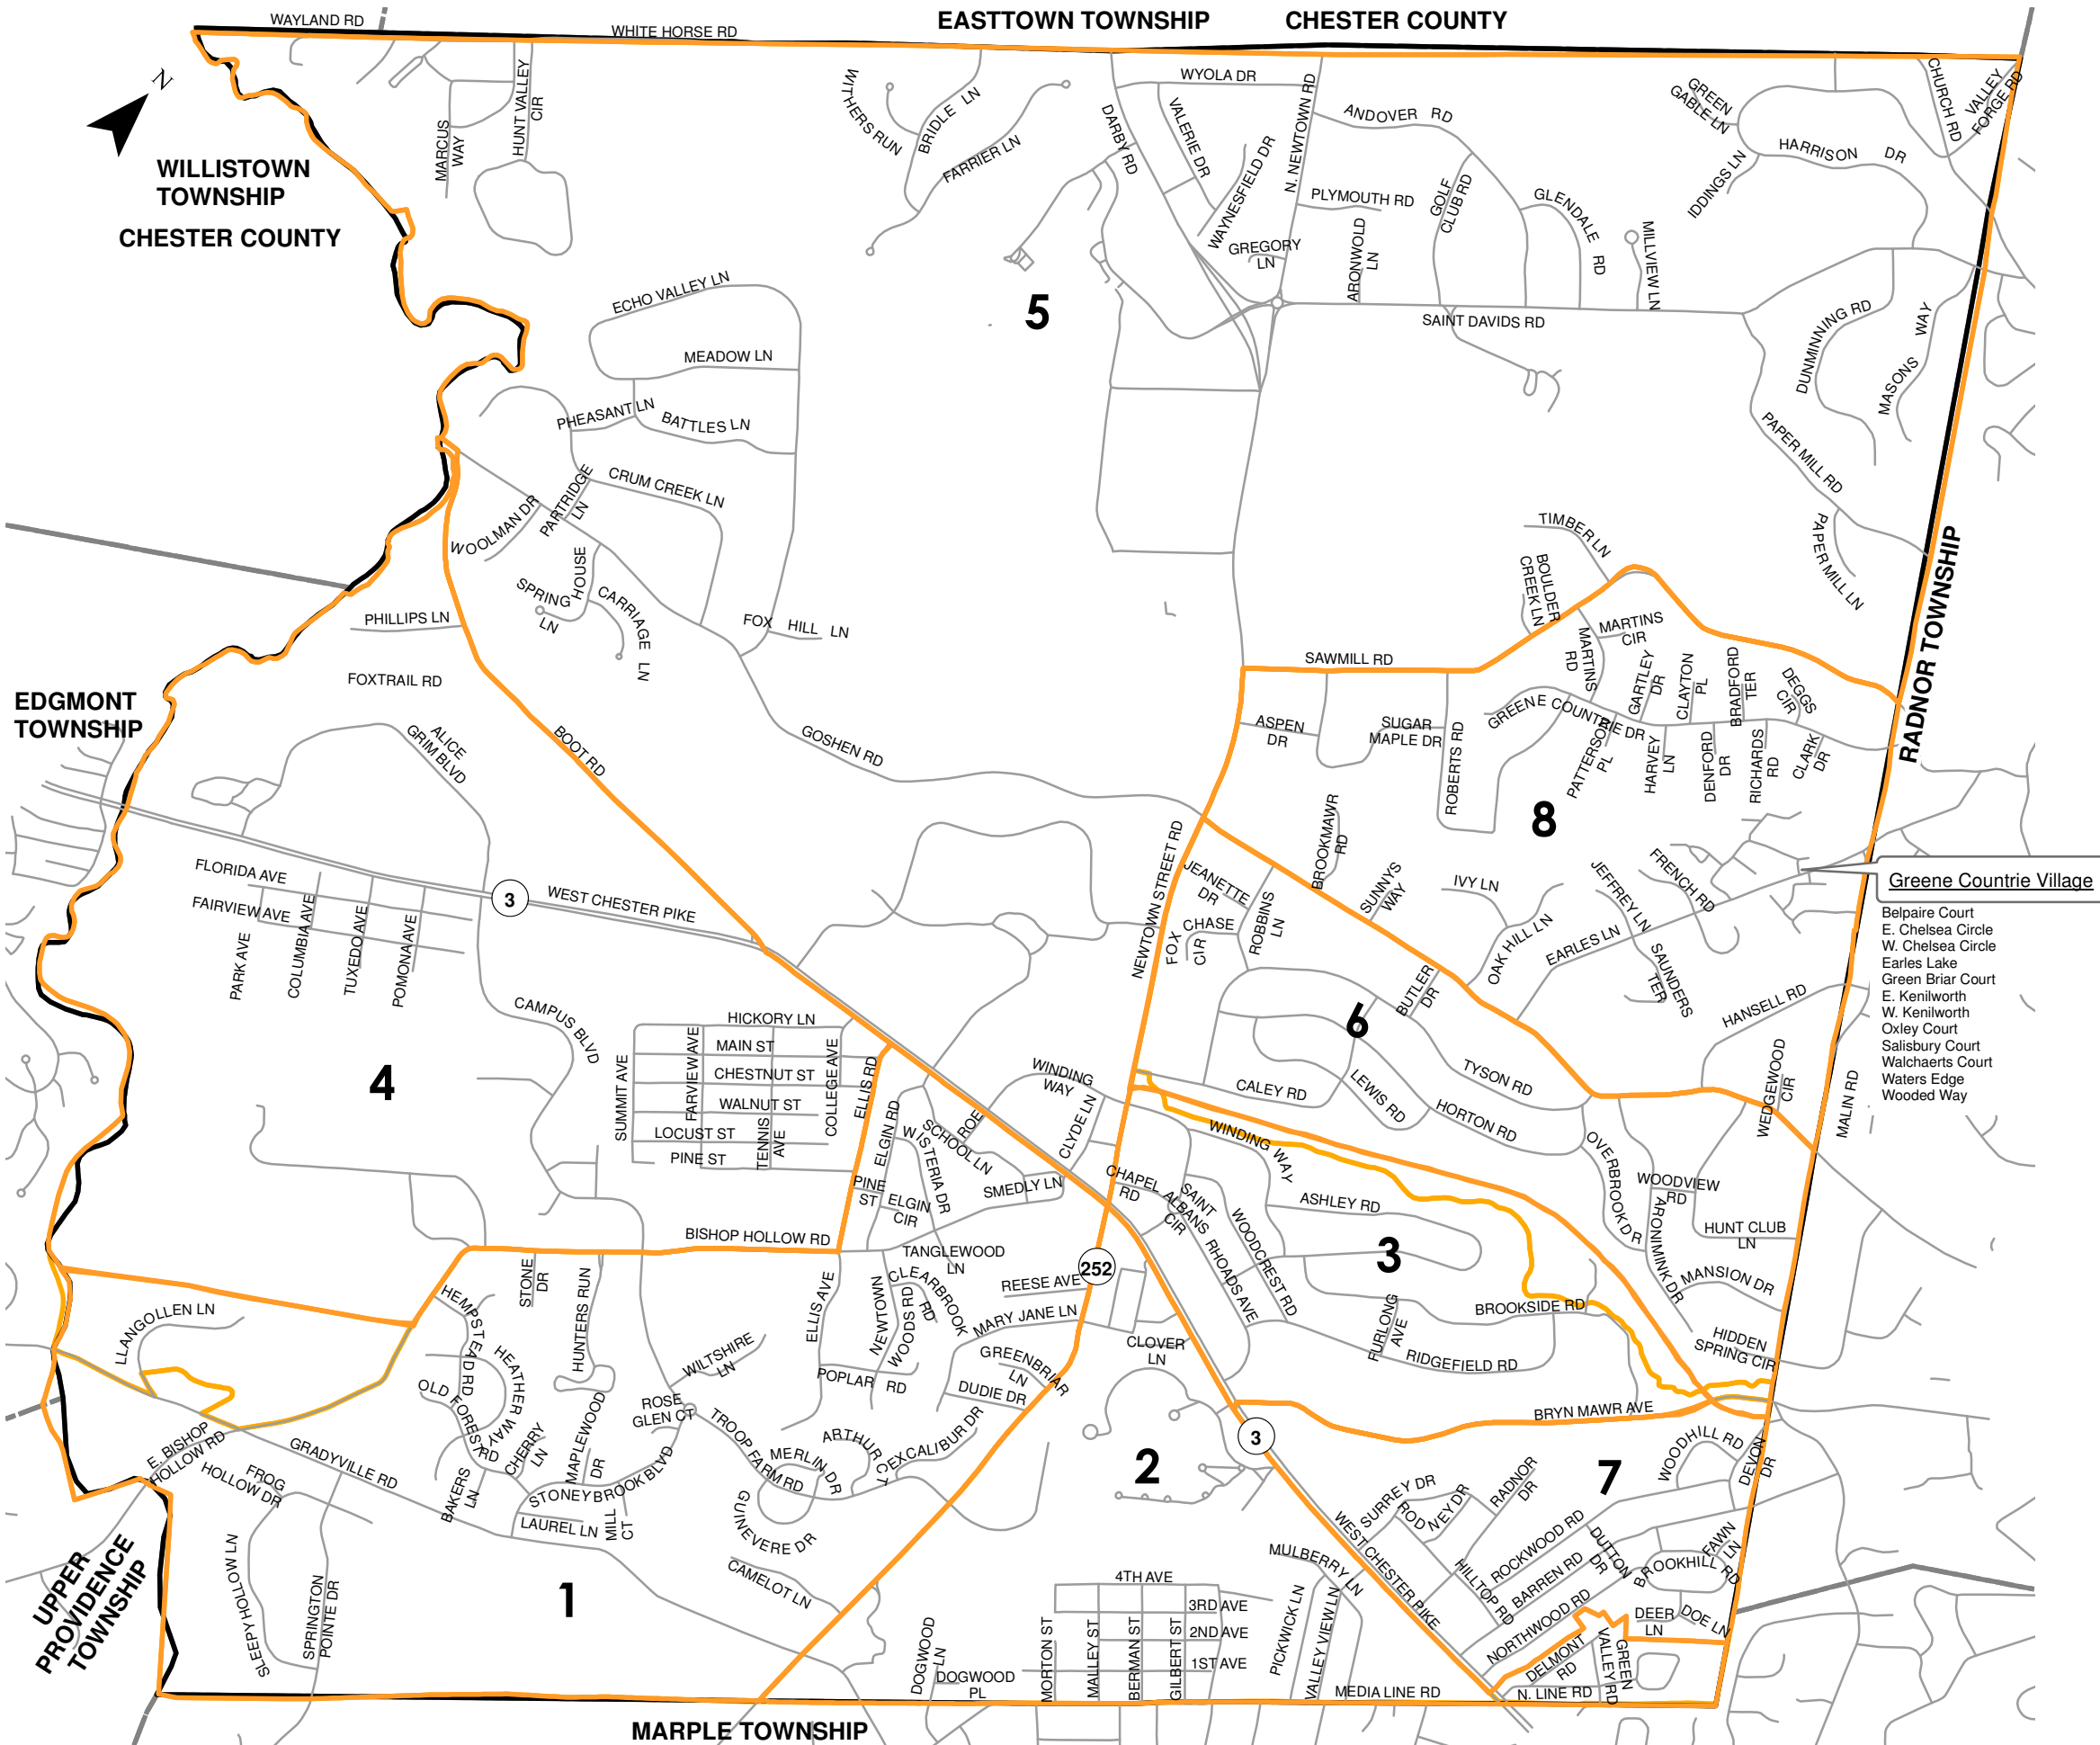

NEWTOWN TOWNSHIP DELAWARE COUNTY, PA VOTING PRECINCT MAP

- 1st PRECINCT** - 168th District
Newtown Township Library
201 Bishop Hollow Road
phone: 610-353-1022
- 2nd PRECINCT** - 161st District
Marple Newtown High School
(Cafeteria)
120 Media Line Road
phone: 610-359-4215
- 3rd PRECINCT** - 168th District
St. Alban's Church
3625 Chapel Road
phone: 610-356-0459
- 4th PRECINCT** - 168th District
Newtown Township Building
209 Bishop Hollow Road
phone: 610-356-0200
- 5th PRECINCT** - 168th District
Newtown Township Fire House
8 N. Newtown Street Rd.
(Rt. 252., Next to Wawa)
phone: 610-356-9590
- 6th PRECINCT** - 168th District
Newtown Presbyterian Church
3600 Goshen Road
(Goshen Road & Rt. 252)
phone: 610-356-8063
- 7th PRECINCT** - 161st District
Robert C. Gauntlett Community Center
20 Media Line Road
(across from Saint Anastasia)
phone: 610-353-2326
- 8th PRECINCT** - 168th District
Knights of Columbus
327 N. Newtown Street Road (Rt. 252)
phone: 610-356-5060