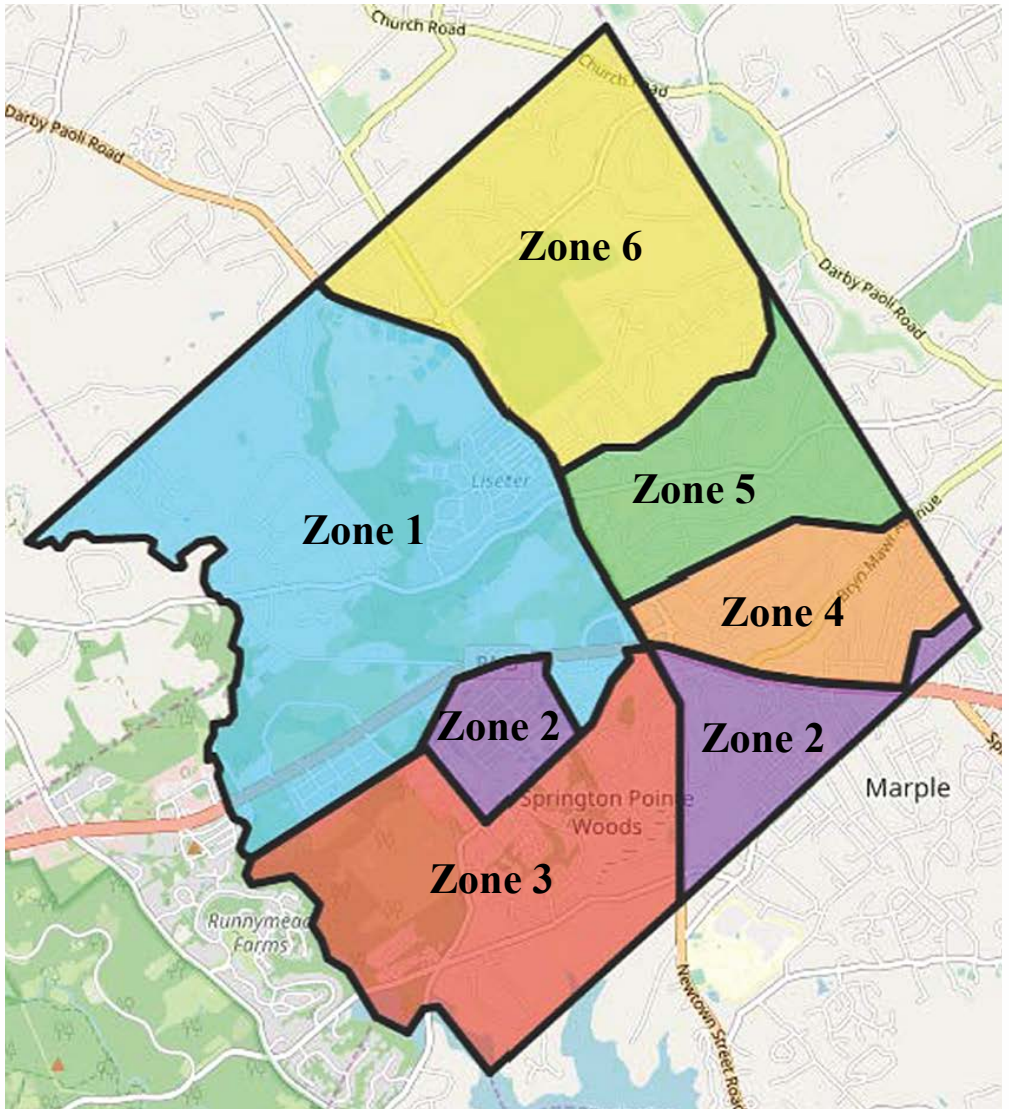

# Newtown Township Recycling Map

## Schedule

Zone 1: 1st & 3rd Wednesday

Zone 2: 1st & 3rd Thursday

Zone 3: 1st & 3rd Friday

Zone 4: 2nd & 4th Wednesday

Zone 5: 2nd & 4th Thursday

Zone 6: 2nd & 4th Friday